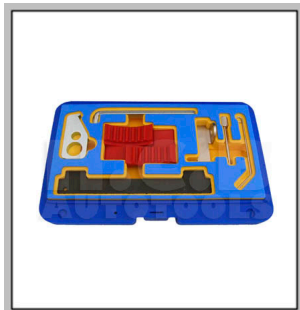

## VAUXHALL/OPEL/ CHEVROLET/SAAB / ALFA/FIAT PETROL ENGINE TIMING TOOL KIT

\* Application: Vauxhall, Opel: Corsa-D, Agila, Astra-G-H, Meriva, Zafira-B, Vectra-C, Signum, Insigna Engine: 1.6, 1.8 Engine codes: Z16LEL, Z16LER, Z16LET, Z16XE1, Z16XEP, Z16XER, A16XER, 18XER, A18XER, 2HO/A18XEL \* Chevrolet: Aveo, Cruze, Orlando

**2015 VAUXHALL/OPEL/CHEVROLET/SAAB/ALFA/FIAT PETROL ENGINE TIMING TOOL KIT**

**?Product Info?**

**Model/Item No. :**  
**H.C.B-A1571**

**Country of Origin :**  
**Taiwan**

**Brand :**  
**H.C.B**

**Product Specifications /Features :**