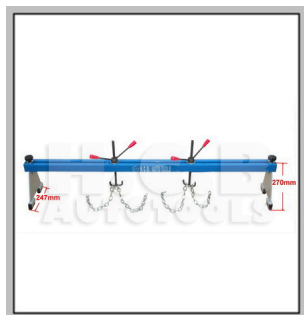

## H.C.B-B2016 ENGINE STABILIZER BAR (EXTENDED FIX BASE)

\*With extended fix base, the mor space you get, the more engine rubber damper and metal bush eplace. \*With two hooks, two chains (attached), it is good for securely hoisting all kinds of engines and transmission. \*Specification:W1500mm \*D247mm\*H270mm

Rating: Not Rated Yet

Price:

Sales price:

Discount:

[Ask a question about this product](#)

Manufacturer: [HCB Specialty Tools](#)

Description

**Product Description :**  
**ENGINE STABILIZER BAR (EXTENDED FIX BASE)**

**\*With extended fix base, the mor space you get, the more engine rubber damper and metal bush eplace.**

**\*With two hooks, two chains (attached), it is good for securely hoisting all kinds of engines and transmission.**

**\*Specification:W1500mm \*D247mm\*H270mm**