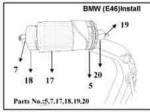

Parts No.: 5,7,17,18,19,20