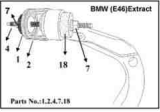

Parts No.: 1,2,4,7,18